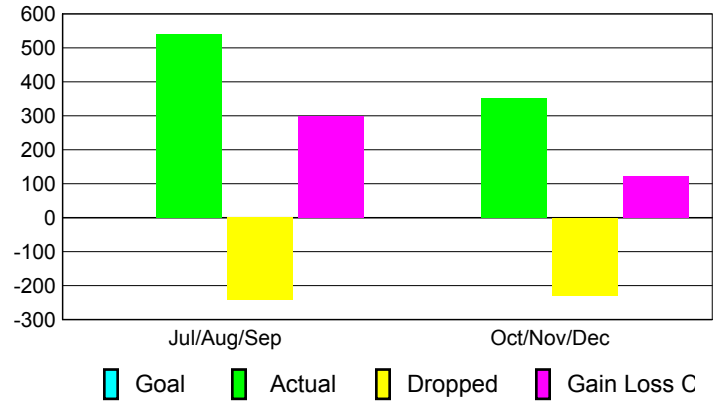

### YTD Status Quo Clubs 2010-2011

Status Quo Clubs Compared to Status Quo Members

## MEMBERSHIP

Membership Results  
2010-2011

Membership  
2009-2010

Month	Net Memb Goal	Actual New Memb	Actual Dropped Memb	Gain/ Loss of Memb	Gain/ Loss of Memb
Jul/Aug/Sep	0	540	-242	298	144
Oct/Nov/Dec	0	351	-229	122	-56
<b>Totals</b>	<b>0</b>	<b>891</b>	<b>-471</b>	<b>420</b>	<b>88</b>

### Membership Results 2010-2011

Goal, New, Dropped, Gain/Loss

### Comparison of Membership Gain/Loss

Current Year Compared to the Previous Year