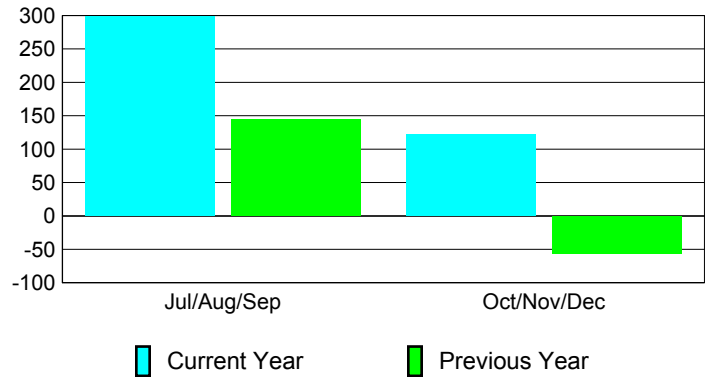

Comparison of Membership Gain/Loss

Current Year Compared to the Previous Year